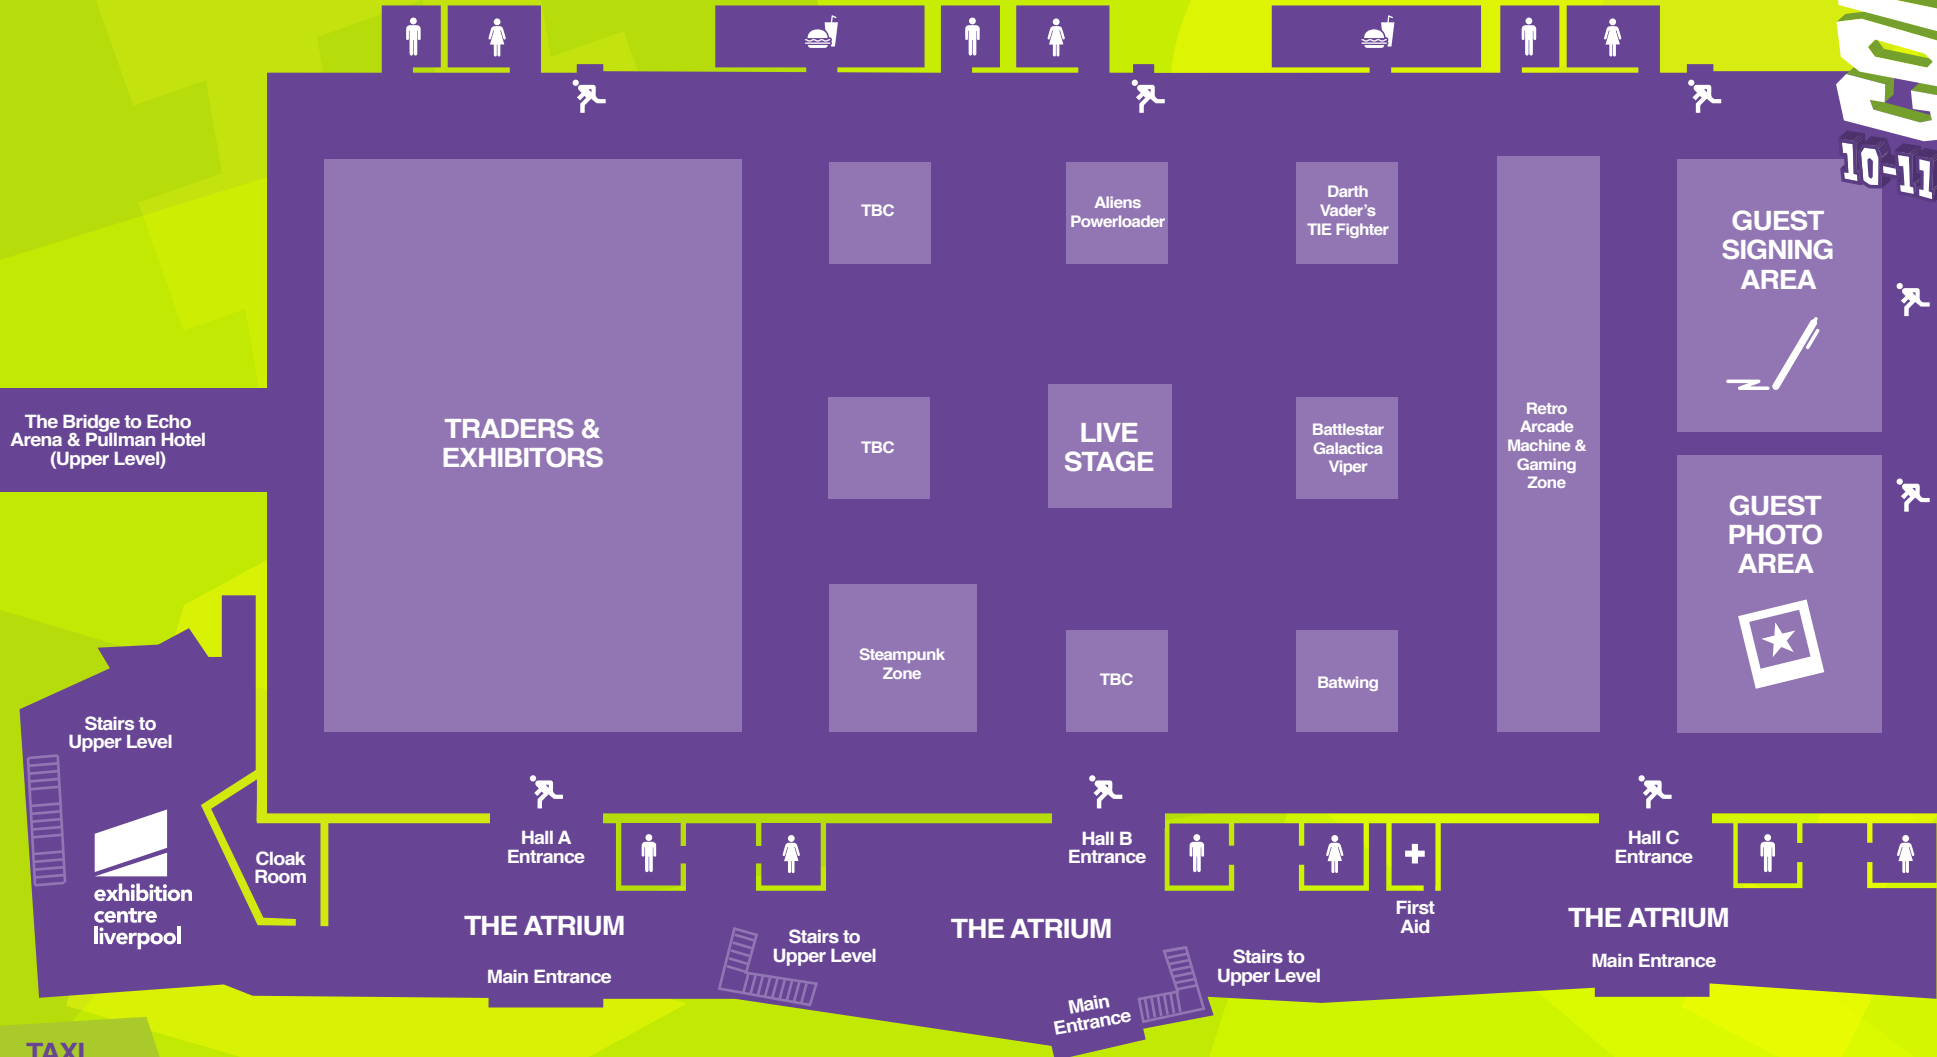

2018 FLOOR PLAN

V1.0 Please note that the floor plan may change before the event so keep checking our website and social channels for updates.

The Bridge to Echo Arena & Pullman Hotel (Upper Level)

TAXI DROP-OFF

KING'S PARADE

RIVER MERSEY